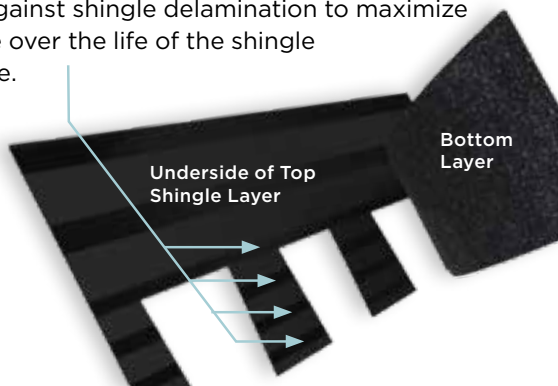

NailTrak®

Fast, Accurate, Visible

The new and improved **NailTrak** nailing line, a feature on CertainTeed designer shingles.

Now **NailTrak** is brighter than ever before, with high-visibility lines that stand out whether it's daybreak or dusk.

NailTrak removes the guesswork with three separately defined lines, creating a large area to guide your nailing and a smaller area for extreme steep-slope applications.

QuadraBond™

Advanced Layering

CertainTeed's specially formulated adhesive adheres shingle layers at four points, more than any other manufacturer. This superior bond provides greater protection against shingle delamination to maximize performance over the life of the shingle in any climate.