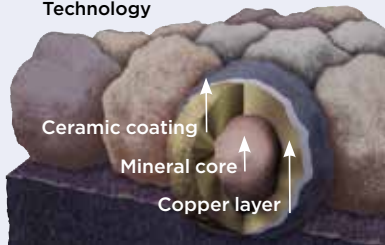

StreakFighter®

Algae Resistance

The ultimate in stain protection.

Those streaks you see on other roofs in your neighborhood? That's algae, and it's a common eyesore on roofing throughout North America. CertainTeed's **StreakFighter** technology uses the power of science to repel algae before it can take hold and spread.

StreakFighter's granular blend includes naturally algae-resistant copper, helping your roof maintain its curb appeal and look beautiful for years to come.

Granule with **StreakFighter** Technology

Diagram for illustrative purposes only.

NailTrak®

Fast, Accurate, Visible

The new and improved **NailTrak** nailing line, a feature on CertainTeed designer shingles.

Now **NailTrak** is brighter than ever before, with high-visibility lines that stand out whether it's daybreak or dusk.

NailTrak removes the guesswork with three separately defined lines, creating a large area to guide your nailing and a smaller area for extreme steep-slope applications.

QuadraBond™

Advanced Layering

CertainTeed's specially formulated adhesive adheres shingle layers at four points, more than any other manufacturer. This superior bond provides greater protection against shingle delamination to maximize performance over the life of the shingle in any climate.