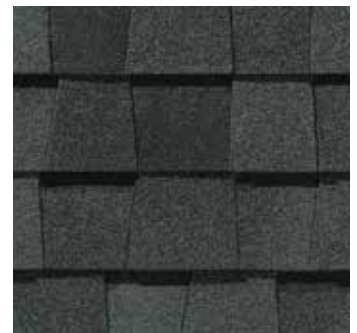

LANDMARK[®] PRO

The Expert's Choice

CertainTeed
SAINT-GOBAIN

Shown in Max Def Driftwood

Introducing More Value

Landmark® PRO is designed specifically for the professional roofing contractor that takes pride in providing more to their customer.

LANDMARK® PRO COLOR PALETTE

Max Def Resawn Shake

Max Def Colonial Slate

Max Def Cobblestone Gray

Max Def Georgetown Gray

Max Def Weathered Wood

Max Def Driftwood

Max Def Pewter

Max Def Prairie Wood

Max Def Heather Blend

Max Def Shenandoah

Max Def Burnt Sienna

Max Def Moiré Black

Max Def Colors

Look deeper. With Max Def, a new dimension is added to shingles with a richer mixture of surface granules. You get a brighter, more vibrant, more dramatic appearance and depth of color. And the natural beauty of your roof shines through.